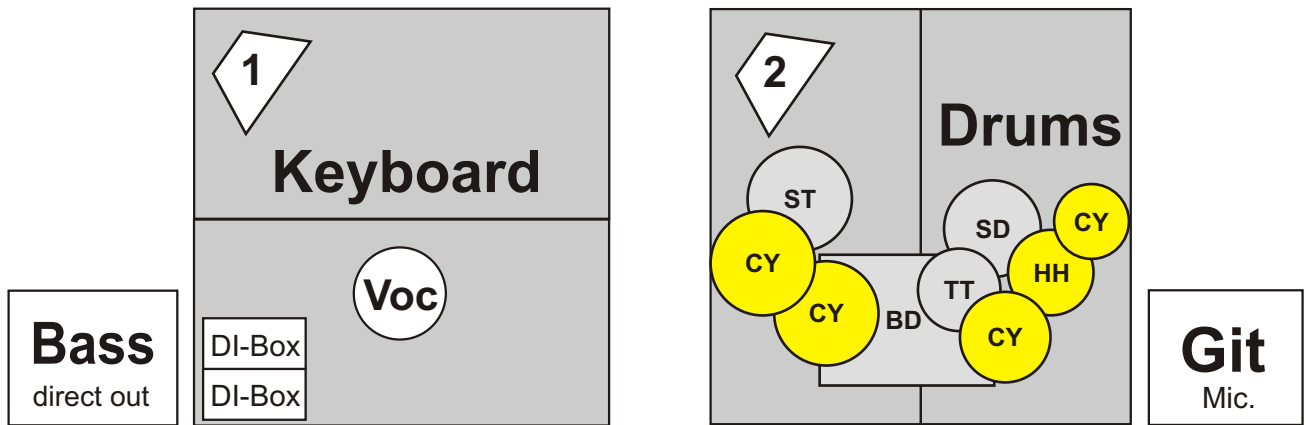

# Stage Rider - Captain Candy / Bremen Eins Band

(Stand: 2022)

Drums (bitte 2 Riser!):

- Bass
- Snare
- Standtom
- 1 Hänge-Tom
- Hi Hat
- Overhead

Keyboard (bitte 2 Riser!):

- Stereo- DI Box

Bass:

- Direct Out

Git:

- Mikro-Abnahme

4 Vocals

Center Vocal: Bitte Sender!

6 Monitore

Kontakt: Peter Fricke

mobil: 0175 44 222 09