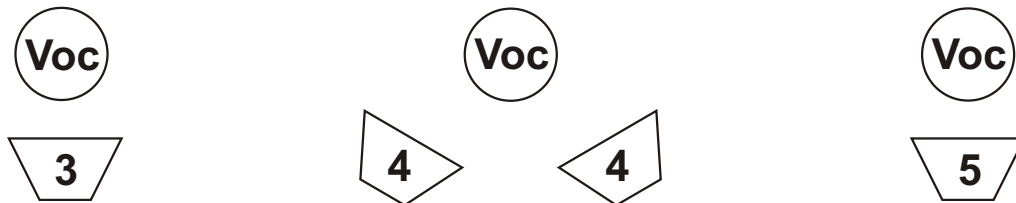

# Stage Rider - Captain Candy / Bremen Eins Band

(Stand: 2022)

Drums (bitte 2 Riser!):

- Bass
- Snare
- Standtom
- 1 Hänge-Tom
- Hi Hat
- Overhead

Keyboard (bitte 2 Riser!):

- Stereo- DI Box

Bass:

- Direct Out