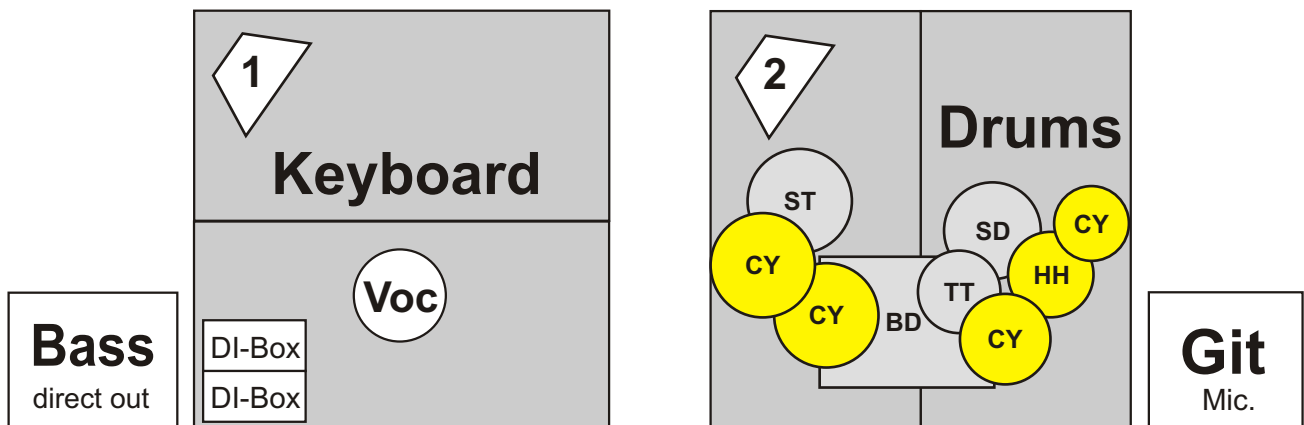

Stage Rider - Captain Candy / Bremen Eins Band

(Stand: 2018)

Drums (bitte 2 Riser!):

- Bass
- Snare
- Standtom
- 1 Hänge-Tom
- Hi Hat
- Overhead

Keyboard (bitte 2 Riser!):

- Stereo- DI Box

Bass:

- Direct Out

Git:

- Mikro-Abnahme

4 Vocals

Center Vocal: Bitte Sender!

6 Monitore

Kontakt: Peter Fricke

mobil: 0175 44 222 09