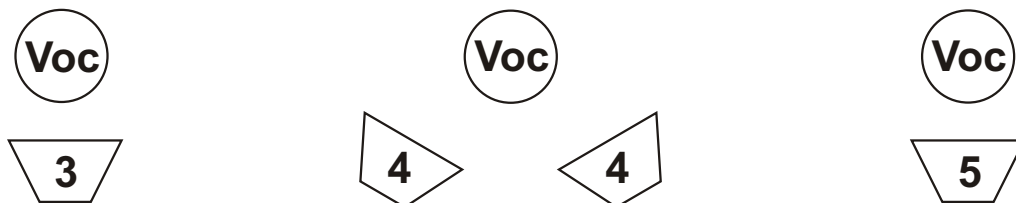

Stage Rider - Captain Candy / Bremen Eins Band

(Stand: 2018)

Drums (bitte 2 Riser!):

- Bass
- Snare
- Standtom
- 1 Hänge-Tom
- Hi Hat
- Overhead

Keyboard (bitte 2 Riser!):

- Stereo- DI Box

Bass:

- Direct Out